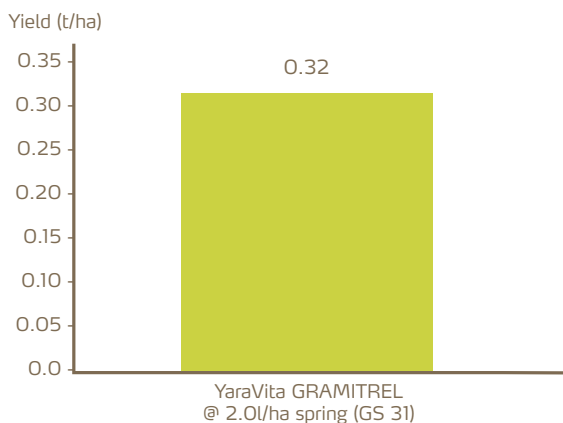

## Knowledge grows

# Maximise momentum throughout the spring by applying YaraVita GRAMITREL

### YaraVita GRAMITREL

- Consistent yield response from spring applications
- Trials from 2015-2019 show a yield benefit across all treatments
- The best returns from the spring applications came from 2 l/ha @ T1 (GS 30/31)
- Spring YaraVita GRAMITREL supplies the key micronutrients to meet the nutrient demands during this rapid growth and development phase
- A crop specific product that brings simplicity and compatibility to your spring workload

**Yield response in winter wheat following a spring application of YaraVita GRAMITREL at 2.0l/ha (Yara trials, 2015 - 2019)**

***This is an 4:1 return on investment!***

At stem extension (GS31) - apply YaraVita Gramitrel @ 2 l/ha for improved yields and a healthy crop