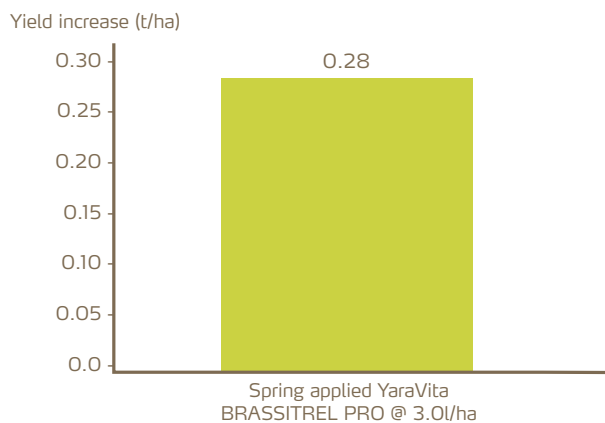

## Knowledge grows

# Ensure you meet spring nutrient demands of oilseed crops with YaraVita BRASSITREL PRO

Spring YaraVita BRASSITREL PRO consistently gives you an extra 0.3 t/ha of oilseed

- Consistent yield response for the 4th year in a row
- Spring YaraVita BRASSITREL PRO consistently gives you an extra 0.3 t/ha of oilseed
- An average yield of 0.32 t/ha was recorded over a 5 year trial when applied at 3l/ha, giving an 11:1 return on investment.
- Micronutrients are an essential component of crop nutrition strategies

**Oilseed yield response to spring applied YaraVita BRASSITREL PRO @ 3l/ha (Yara trials, 2016 - 2019)**

***This is an 11:1 return on investment!***

Apply YaraVita BRASSITREL PRO @ 3 l/ha at stem extension.