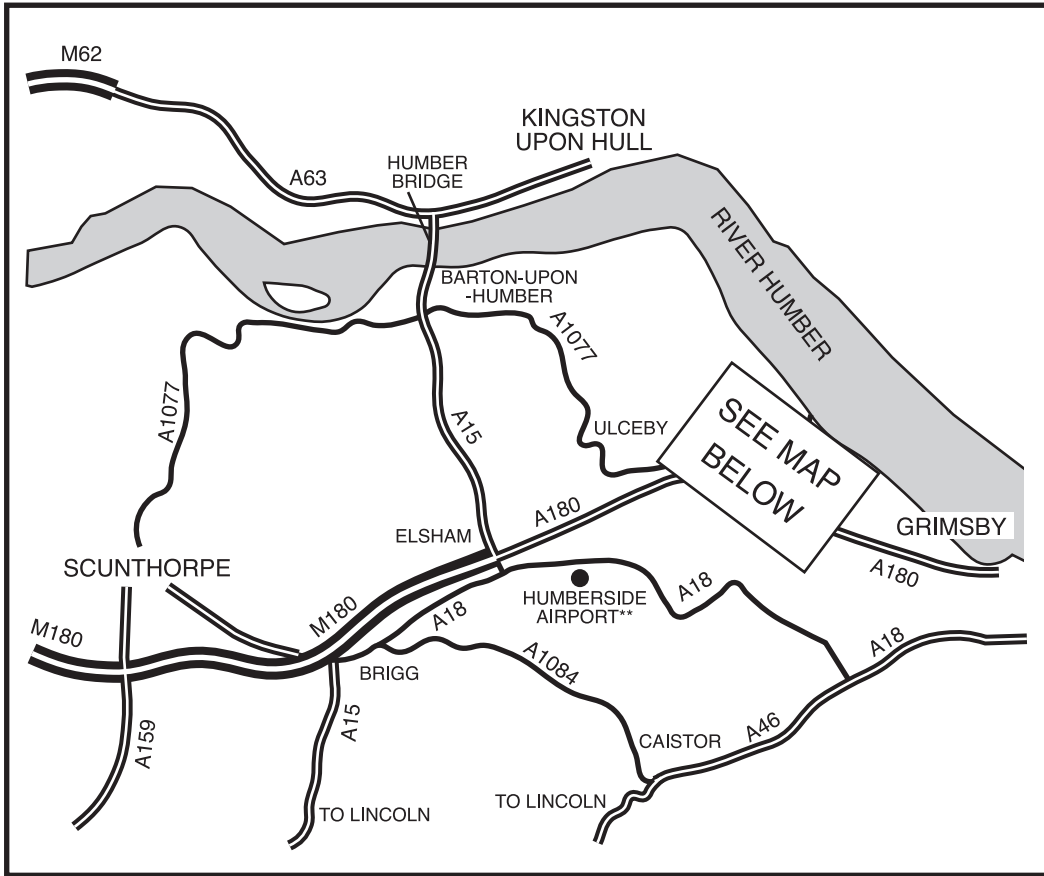

How to find Yara Industrial Ltd

Immingham, N. E. Lincolnshire. DN40 2NT
tel: 01469 554747 fax: 01469 554641
www.yara.co.uk